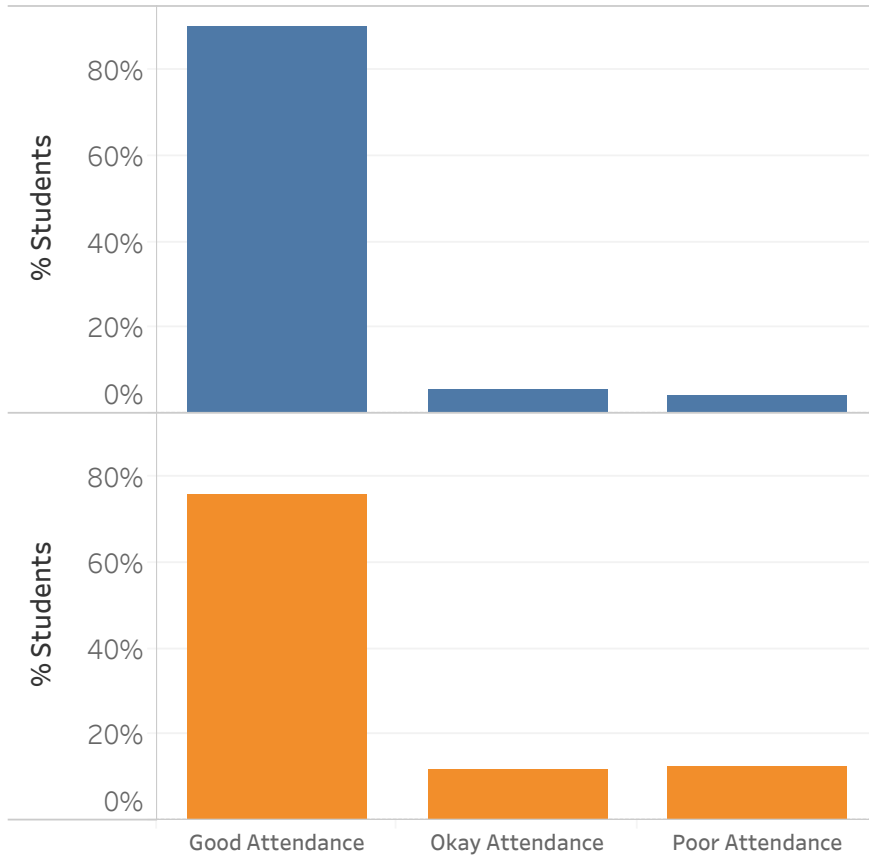

# Attendance

A range is a GPA of greater than 3.66. B Range is between 3.66 and 2.66. C Range is anything below 2.66. Good Attendance is an attendance rate of 95% and higher, Okay attendance is between 90 and 95% and poor attendance is defined as an attendance rate of less than 90%.

## Attendance Rates

Attendance